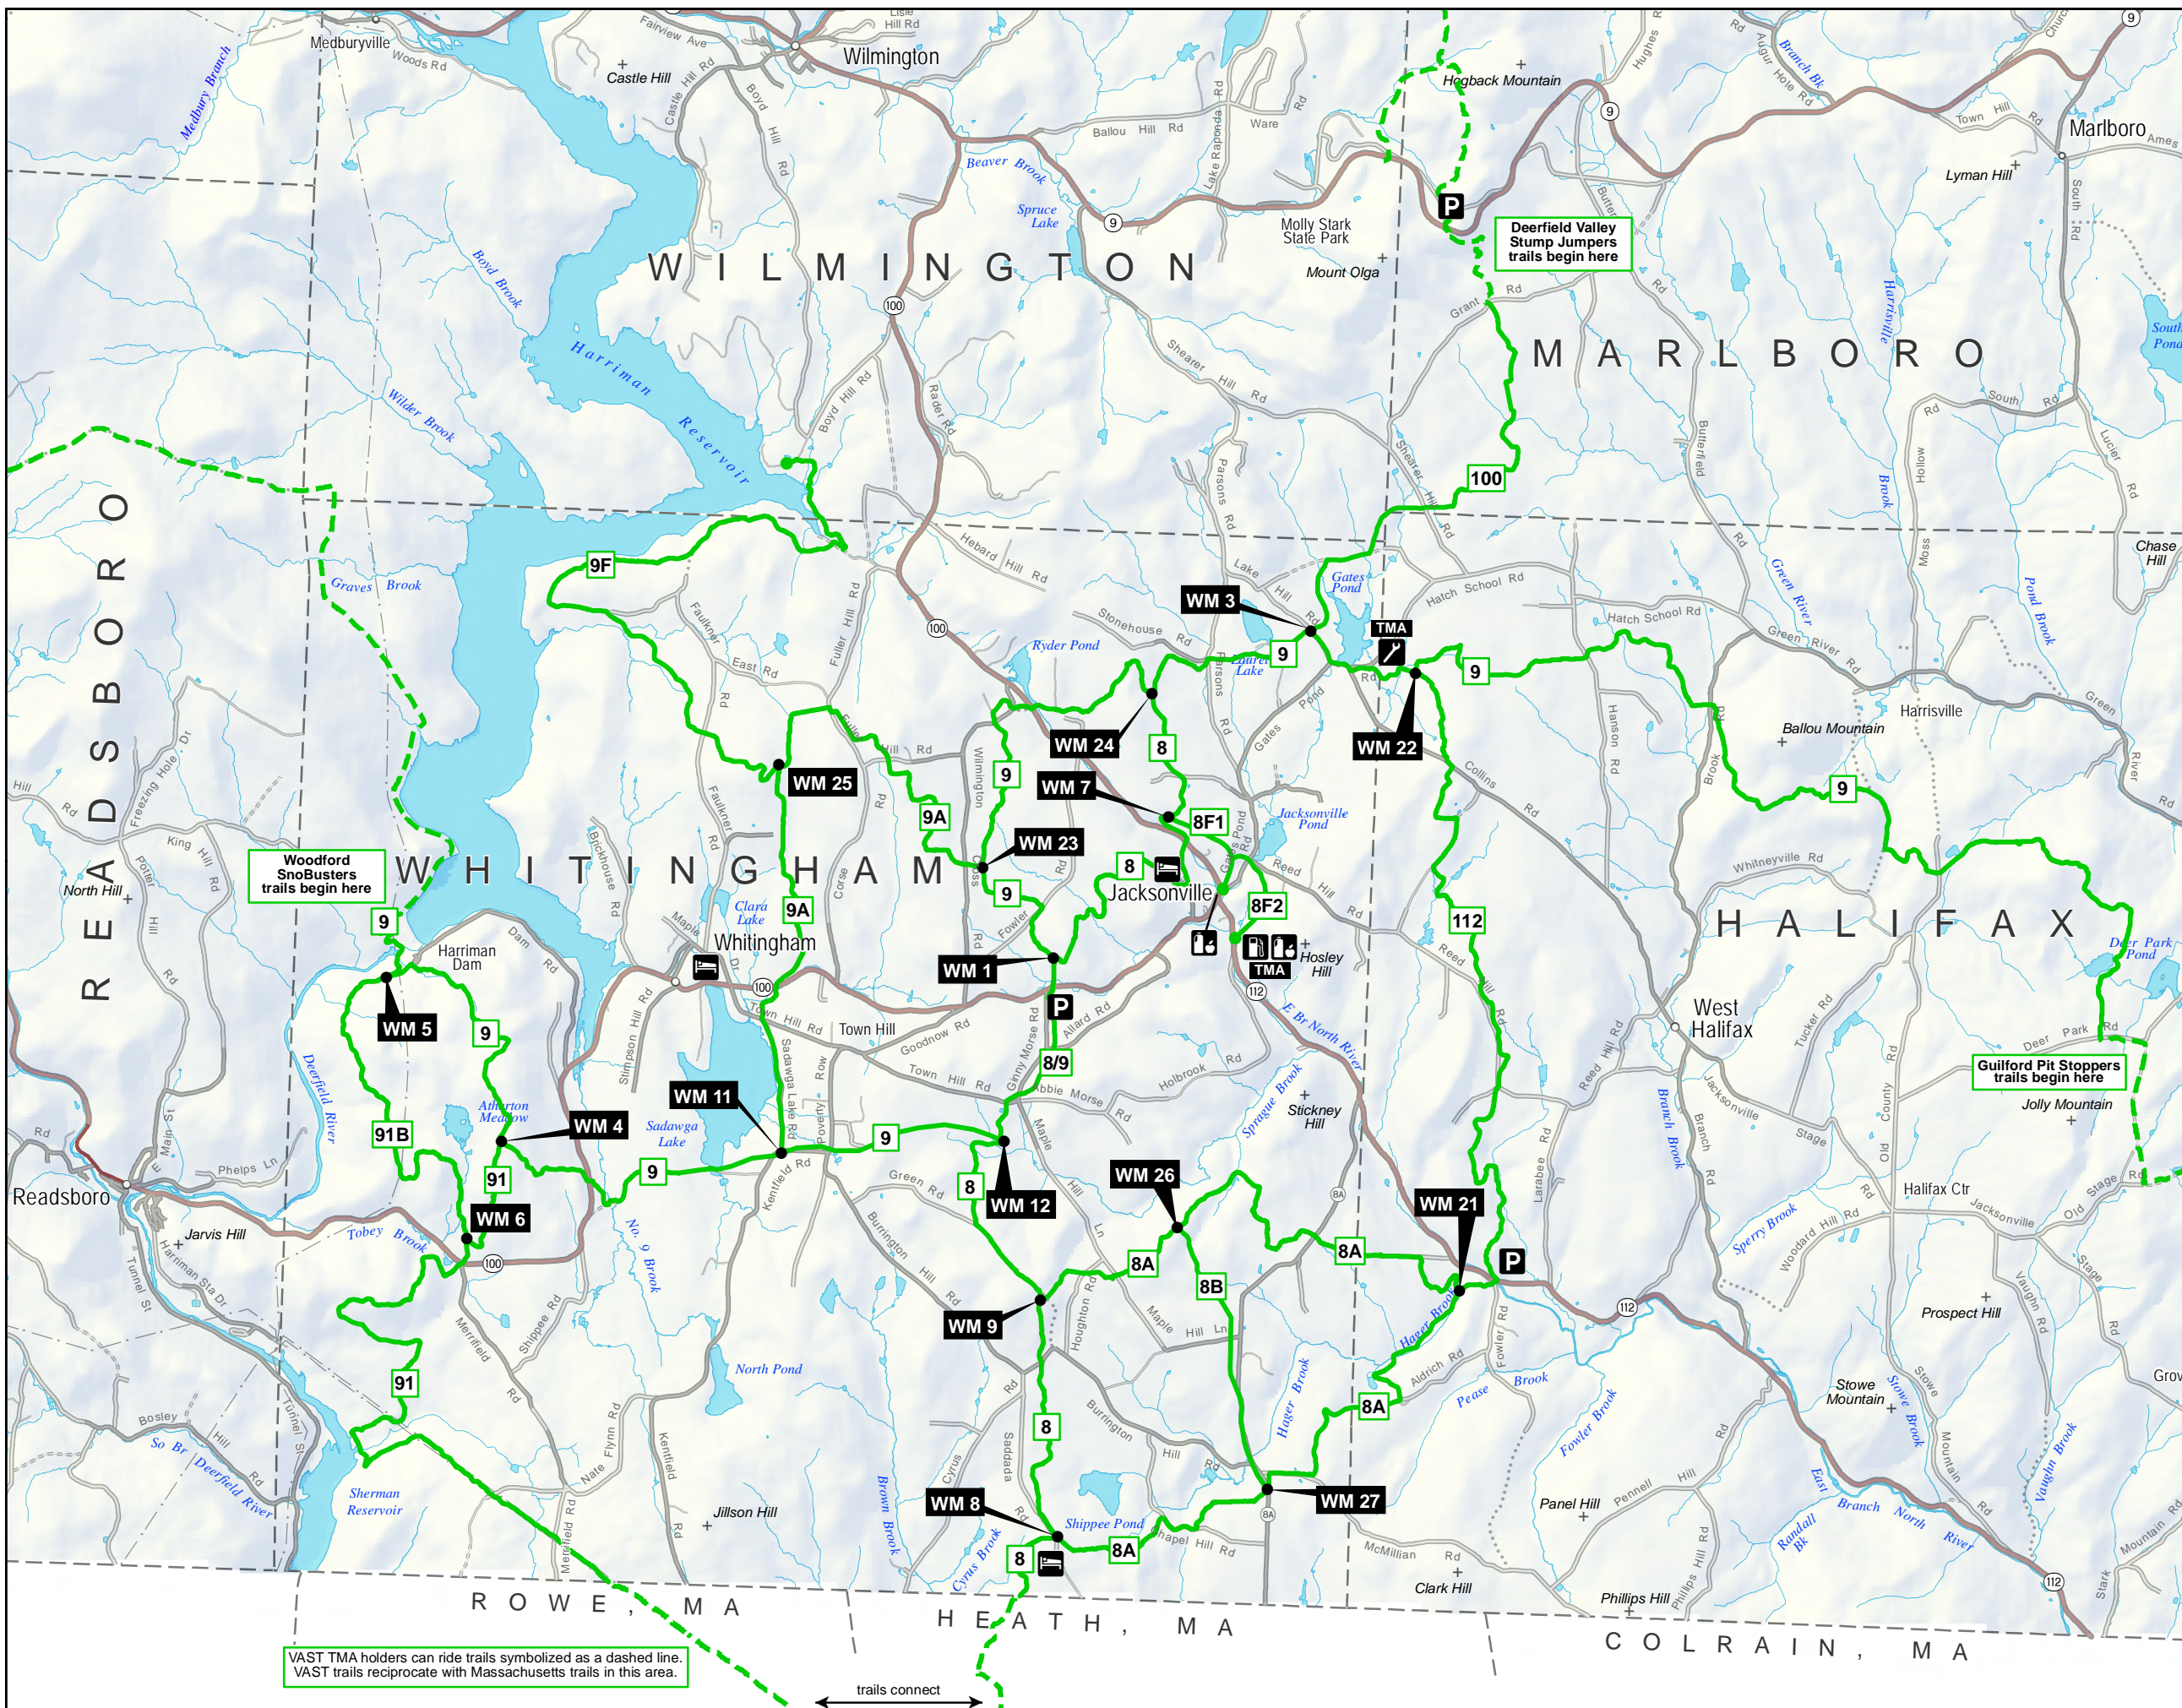

# TRAIL MAP

Jacksonville  
**EZ RIDERS**  
 Snowmobile Club  
 Jacksonville, Vermont

trail conditions: [www.ezriders.org](http://www.ezriders.org)  
[info@ezriders.org](mailto:info@ezriders.org)

- EZ RIDERS Trails
- - - Other Club Trails
- P** Parking
- Food
- Repair
- Lodging
- Gas
- TMA** TMA

VAST TMA holders can ride trails symbolized as a dashed line.  
 VAST trails reciprocate with Massachusetts trails in this area.

trails connect